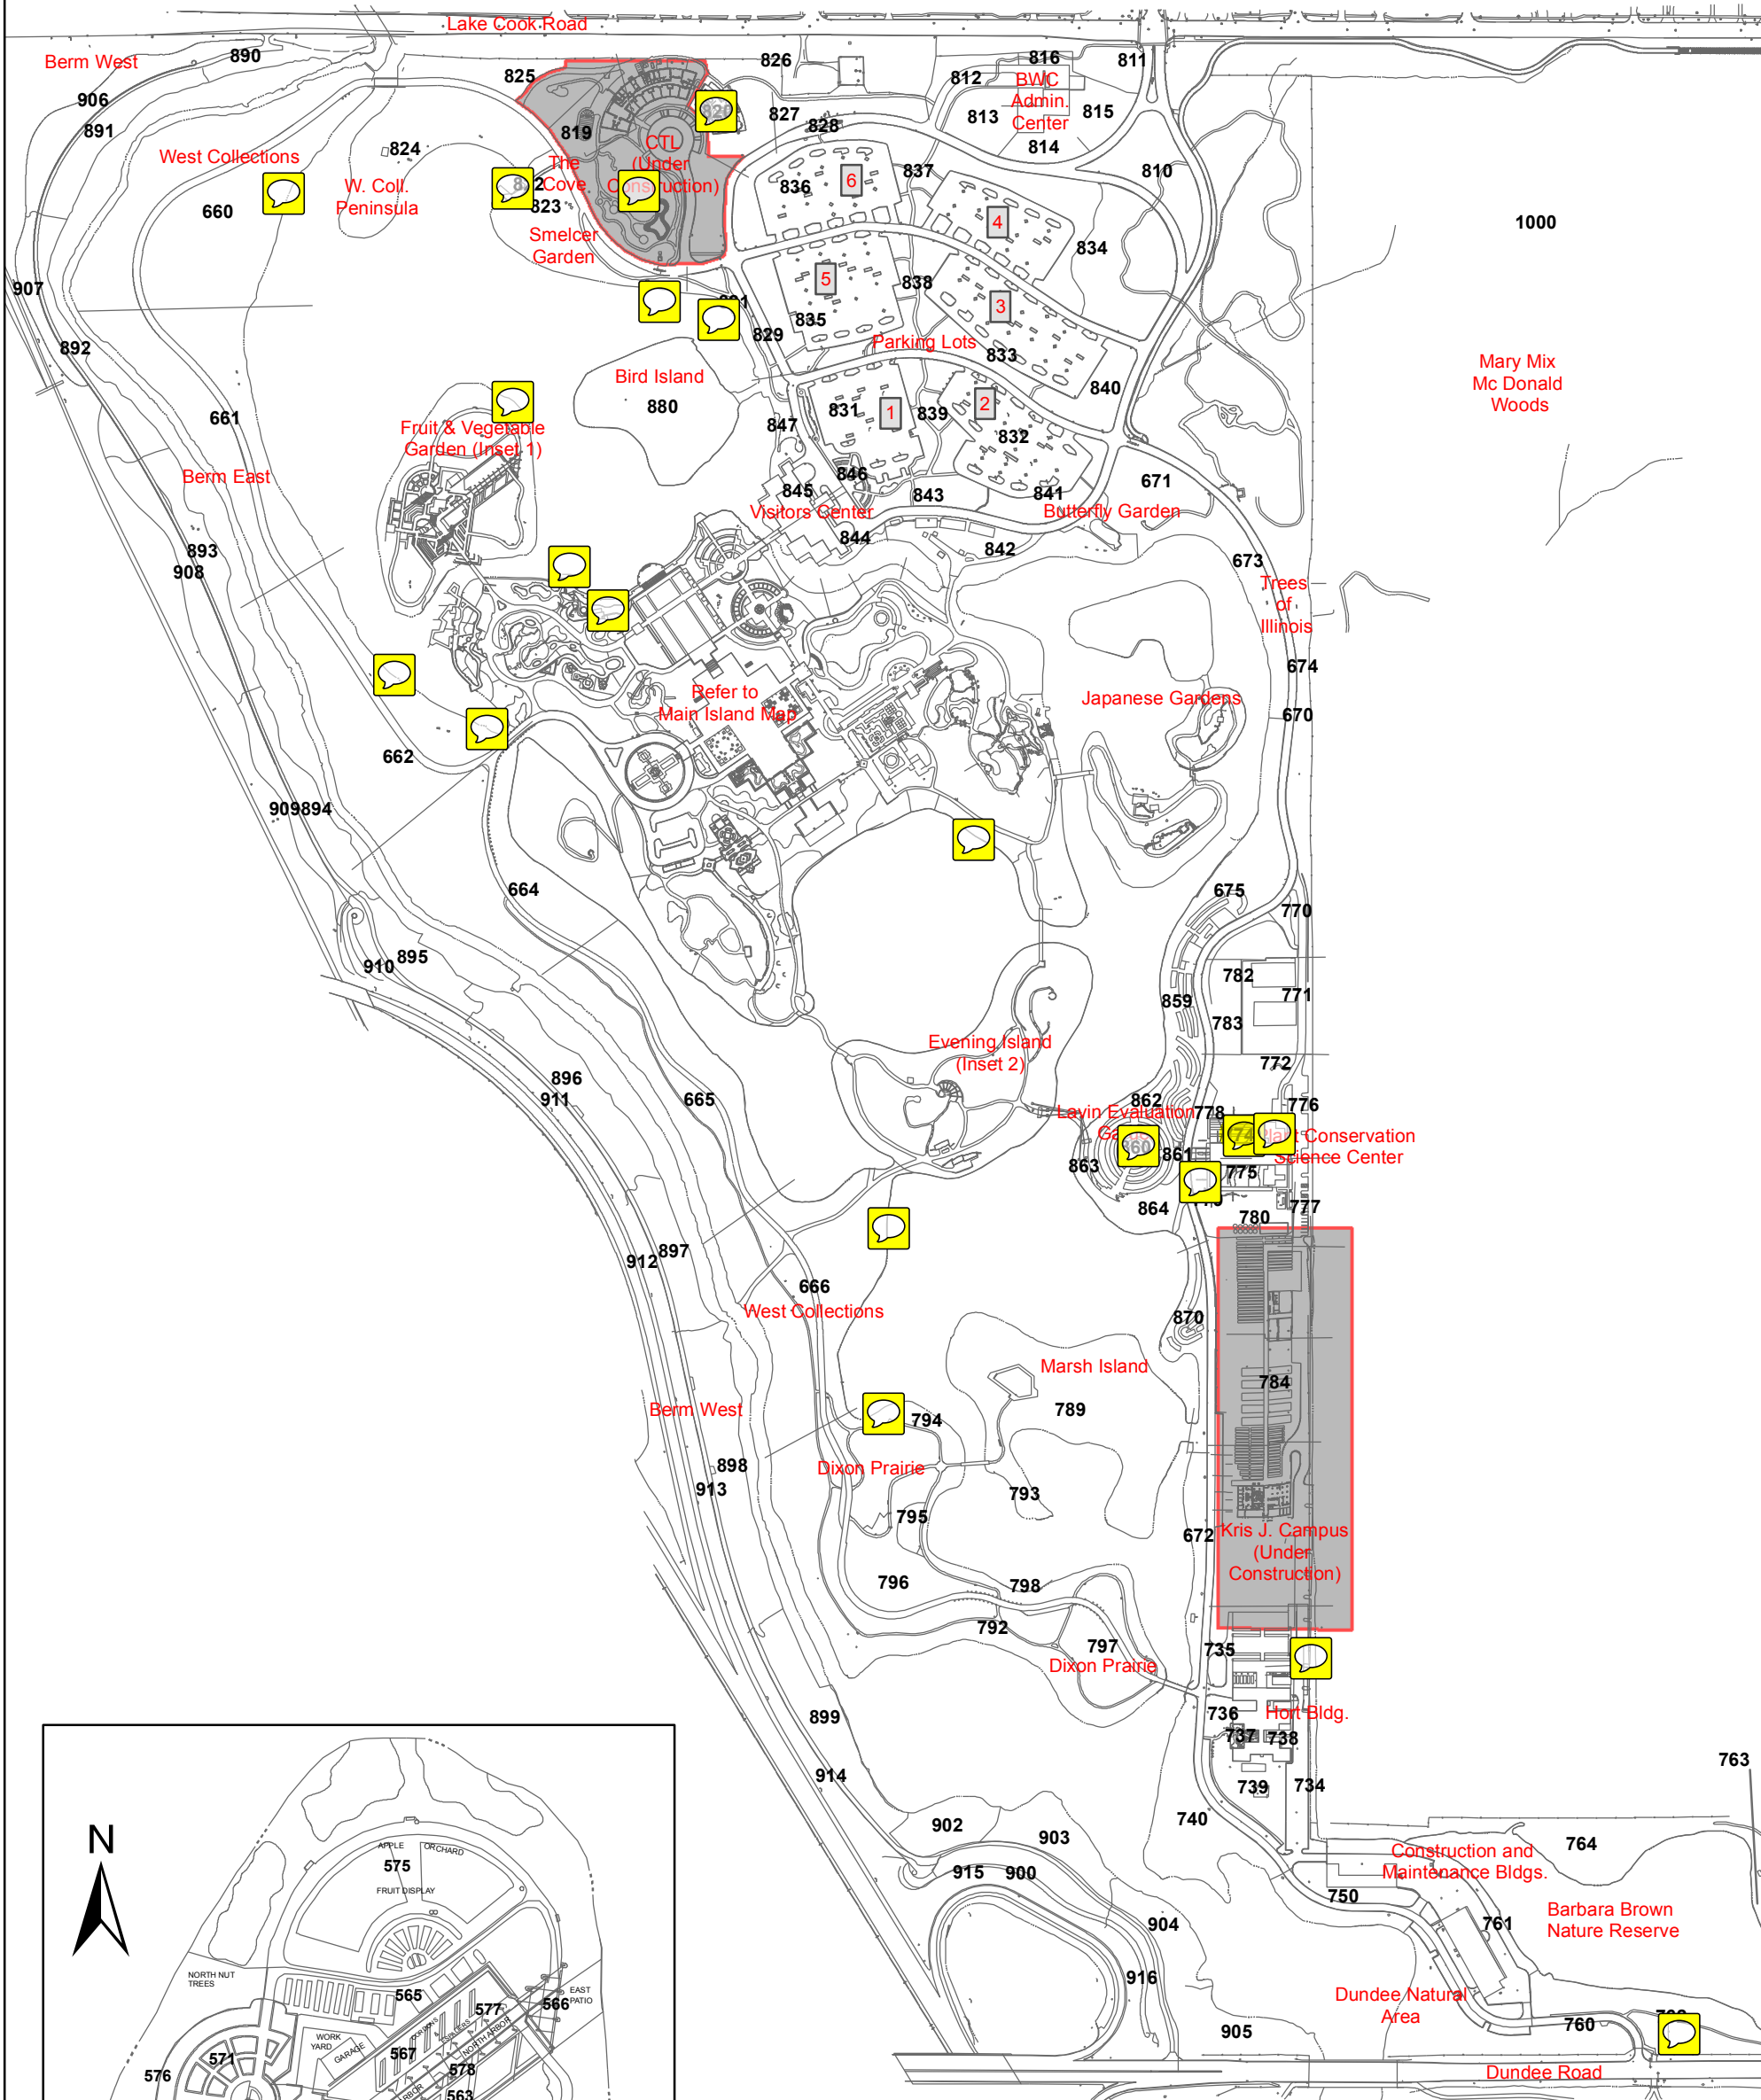

Chicago Botanic Garden Gardens & Beds

Date: 08/28/2015

0 500 1,000 2,000 Feet